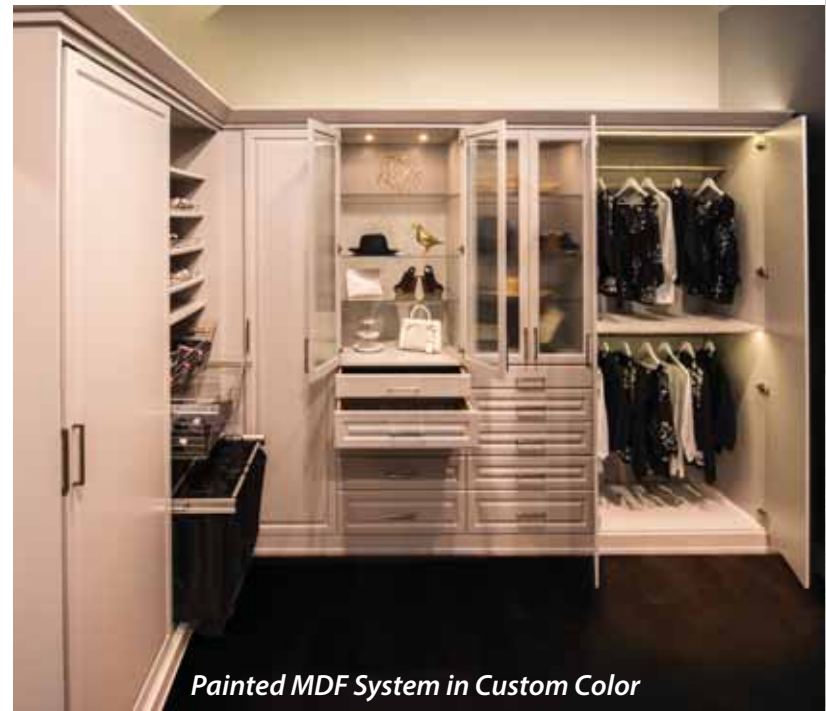

LED STRIP LIGHTING Vertical

ABOVE CABINET LIGHTING

CLOSETS

LED PUCK LIGHTING

ON/OFF WIRELESS DIMMER

Painted MDF System in Custom Color

Morning Dew with Flat Melamine Drawer Fronts in an Accent Laminate

PANTRIES