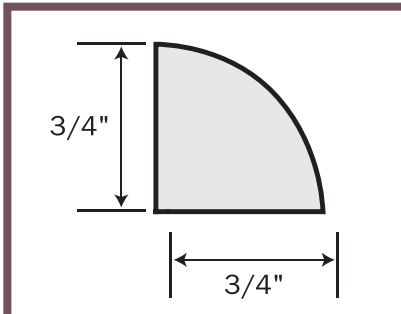

B100 FASCIA MOULDING

SCRIBE

A103 SCRIBE MOULDING

A104 SCRIBE QUARTER ROUND

FLUTES

Can be ordered up to 94" height

WITH OR WITHOUT ROSETTES

BASE