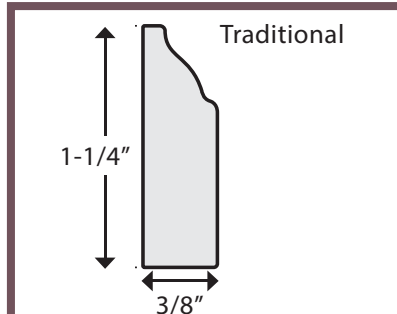

A121 BASE SHOE MOULDING