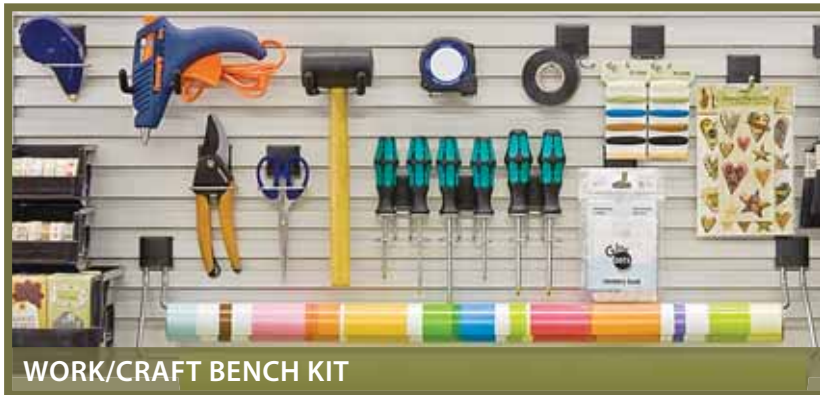

GARAGE ACCESSORIES

Lawn/Garden Kit Includes:

4 heavy duty garden tool hooks;
1 hose hook; 2 heavy duty utility hooks; 10 cover caps for large base plate hooks; 2 hand tool hooks; 2 cover caps for small base plate hooks; 1 large bin
(wall tracks sold separately)

Sports Kit Includes:

2 heavy duty activity hooks;
1 heavy duty 16" utility hook;
2 heavy duty bike hooks;
10 cover caps for large base plate hooks; 2 large storage bins
(wall tracks sold separately)

Work/Craft Bench Kit Includes: