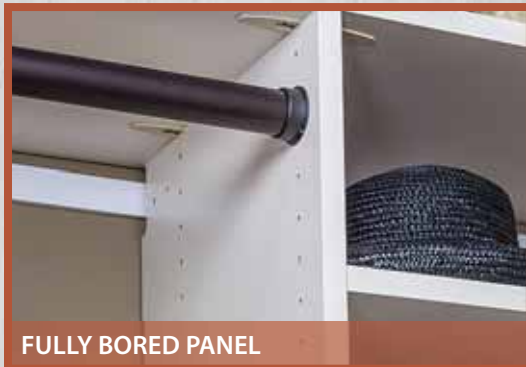

POLISHED CHROME
FROSTED SWAROVSKI
CRYSTAL HOOK
1584

POLISHED
CHROME CLASSIC
SINGLE HOOK
1595

BRUSHED CHROME
CLASSIC SINGLE
HOOK
1596

OIL RUBBED
BRONZE CLASSIC
SINGLE HOOK
1594

OPTIONAL FINISHING TOUCHES

The devil is in the details. Attention to the little things delivers a storage system that will serve you with beauty as well as functionality for years to come. These are a few optional finishing touches that ensure a flawless system.

Fully Bored vs. Selective Drilling:

You have the option of ordering your system fully bored or drilled selectively. With fully bored panels all shelves are adjustable whenever the customer wants a change. With selective drilling, there are fewer holes, but panels shelves are set in place and not easily movable.