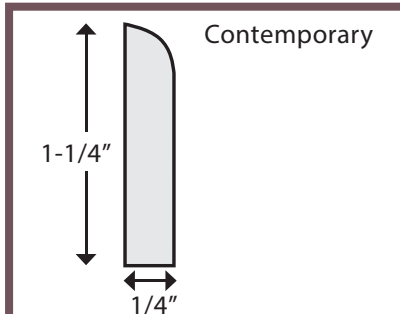

A103 BASE SHOE MOULDING