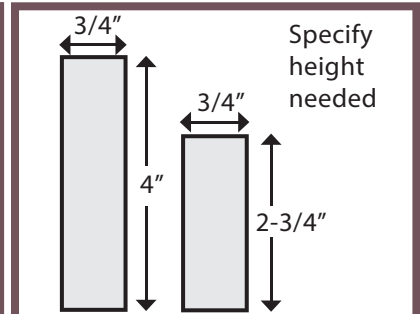

B100 BASE SLAB MOULDING