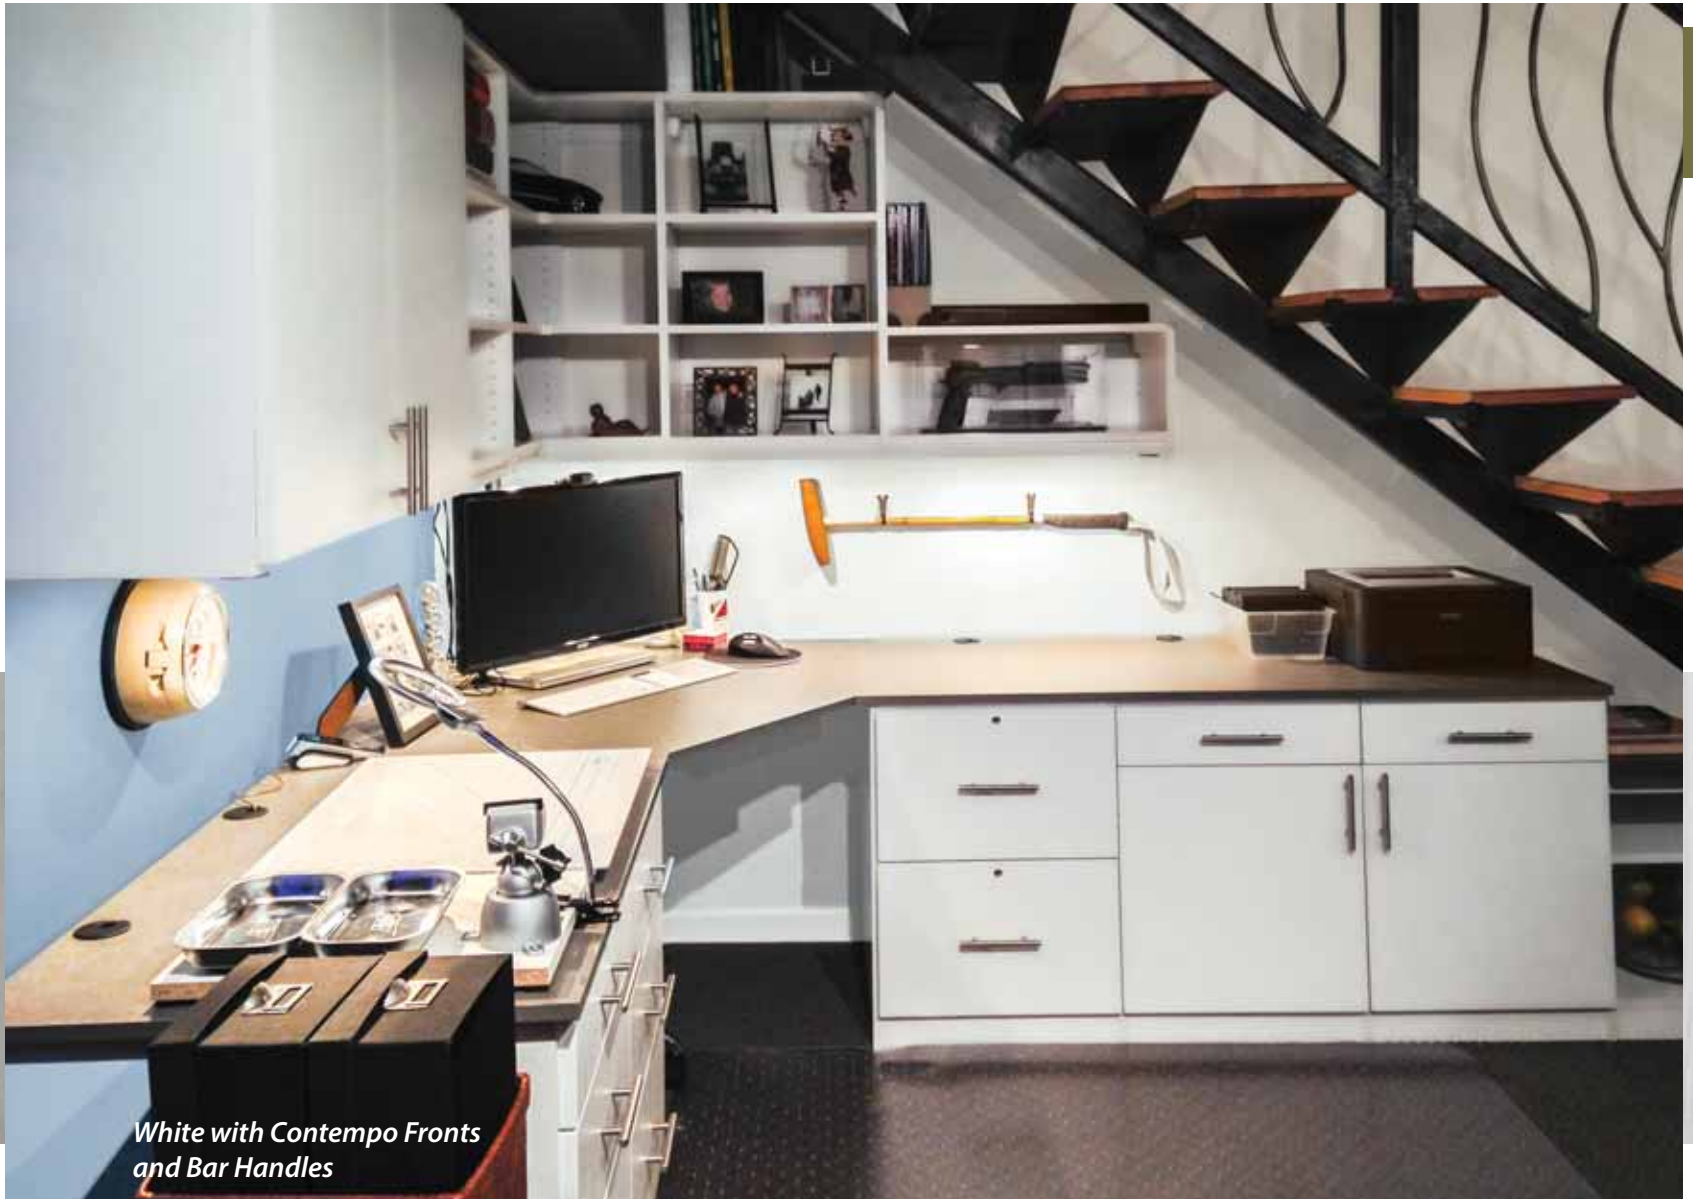

WINE GLASS STORAGE
13"W x 1.75"H x 11.5"D

PULL-OUT SPICE RACK

STANDARD CLEAT WITH HOOKS

STEP STOOL HOOK

OTHER SPACES

WINE CUBE

WIRE BASKETS

FOLD-DOWN COUNTER TOP

PULL-OUT WINE RACK
Available in 18" and 24" Widths

WINE RACK *Holds 54 Standard Wine Bottles*
Set includes 4 wall-mount bracket strips 1"W x 36"H x 12"D ea.

*White with Contempo Fronts
and Bar Handles*

OFFICES