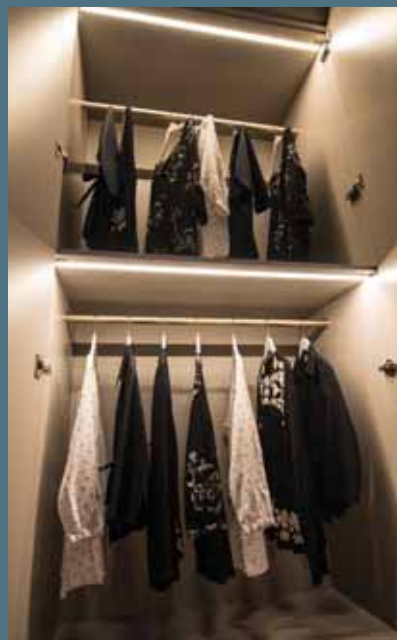

LIGHTING ACCESSORIES

LED STRIP LIGHTING Horizontal
For Shelves & Above Hanging