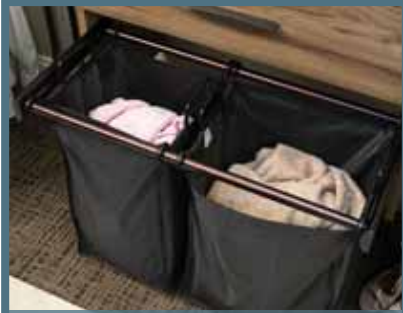

ELITE DOUBLE HOOK

ELITE CLEAT WITH ELITE HOOKS

STANDARD CLEAT WITH HOOKS

180° HINGE

BASKETS

BASKET WITH CANVAS LINER

PLASTIC BASKET LINER

PULL-DOWN ROD

CLOSETS

PULL-OUT SYNERGY BASKET

TILT HAMPER

ELITE SLACK PULL-OUT

SYNERGY TILT HAMPER

SHELF DIVIDER

3-LEVEL STEP STOOL

SHEPHERD'S HOOK